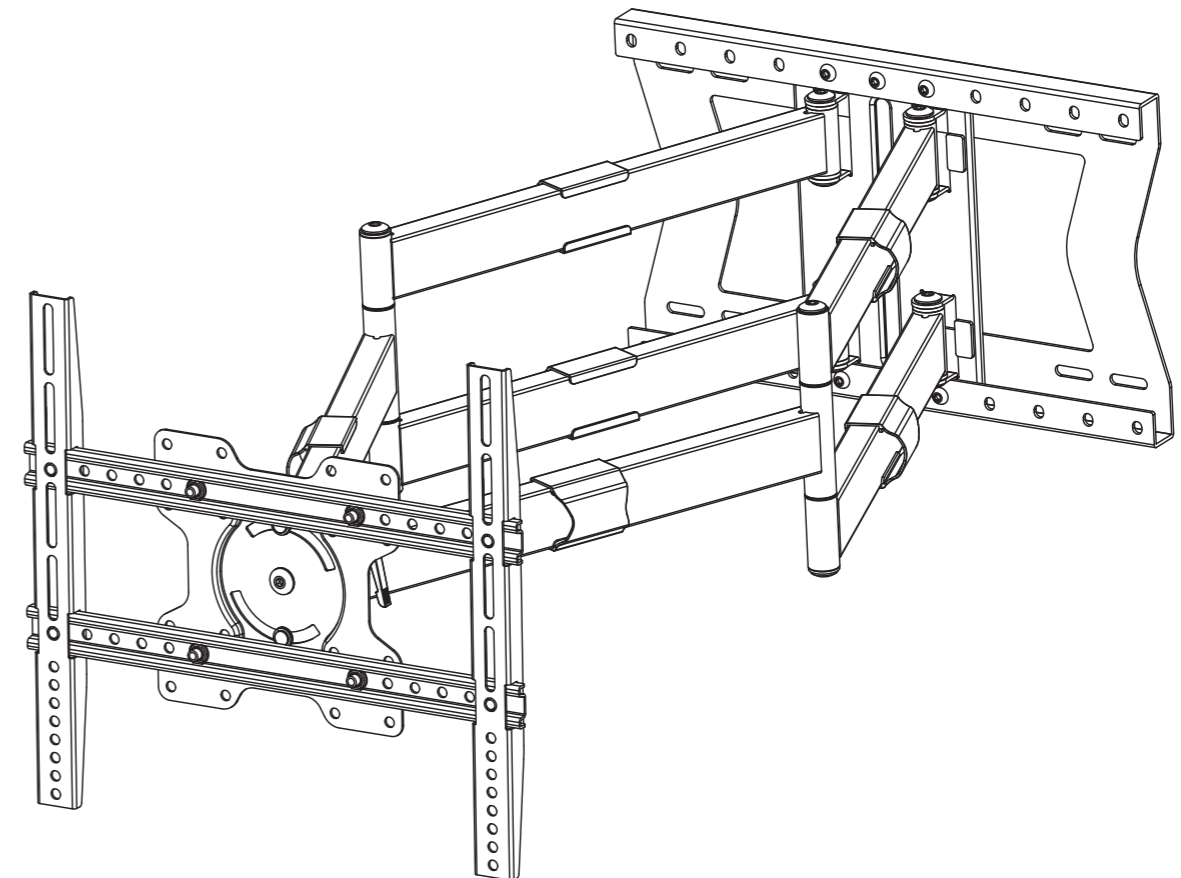

# LED/LCD/Plasma Wall Support

LA2060