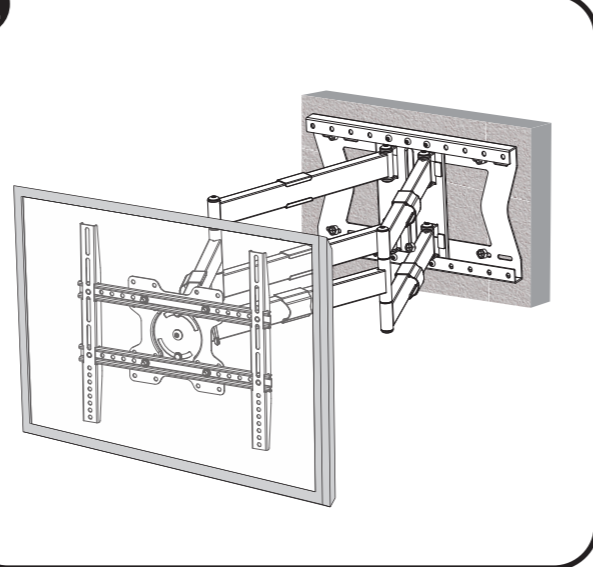

# LED/LCD/Plasma Wall Support

LA2060